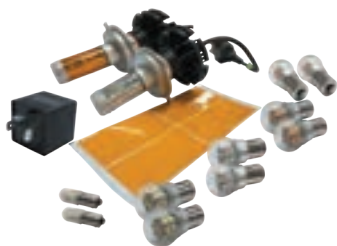

PRIX EN BAISSÉ

Ref. 1830230

2CV

Pack LED haute performance 2CV/Dyane H4 12V

Public ..... 249,88€
Club 20% ..... 199,90€

Public
249,88 €
Club 20%
199,90 €