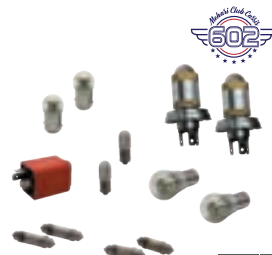

PRIX EN BAISSÉ

Ref. 1830216

2CV D

Pack LED haute performance 2CV/Dyane CE 6V

Public ..... 231,13€
Club 20% ..... 184,90€