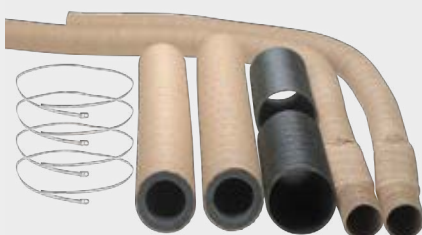

Ref. 14017001 M

Ensemble manchons Méhari

Public **117,75€**  
Club 20% **94,20€**

Public **3,24€**

Club 20%

**2,59€**

Ref. 1401600 2CV | M | D

Collier manchon