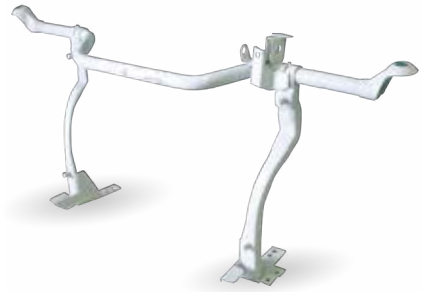

PRIX EN BAISSÉ

Ref. 2105320 - Gris

Ref. 2105319 2CV
Bouton réglage de phare ou volet aérateur 2CV - métal
Public ..... **4,86€**
Club 20% ..... **3,89€**

Ref. 2105097 2CV
Entretroise fixation phare 2CV
Public ..... **6,11€**
Club 20% ..... **4,89€**

Ref. 2105300 2CV
Support de phare 2CV origine
Public ..... **394,38€**
Club 20% ..... **315,50€**

PRIX EN BAISSÉ

Ref. 0105050 2CV M D
Caoutchouc de réglage de phare ou volet aérateur
Public ..... **10,24€**
Club 20% ..... **8,19€**

Ref. 2105080 2CV
Cabochon veilleuse pour optique Cibié et Marchal fin de production
Public ..... **7,74€**
Club 20% ..... **6,19€**

Ref. 2105082 2CV
Cabochon veilleuse pour optique Marchal
Public ..... **9,61€**
Club 20% ..... **7,69€**

Ref. 0105150 2CV M D
Support de lampe veilleuse d'origine
Public ..... **9,61€**
Club 20% ..... **7,69€**