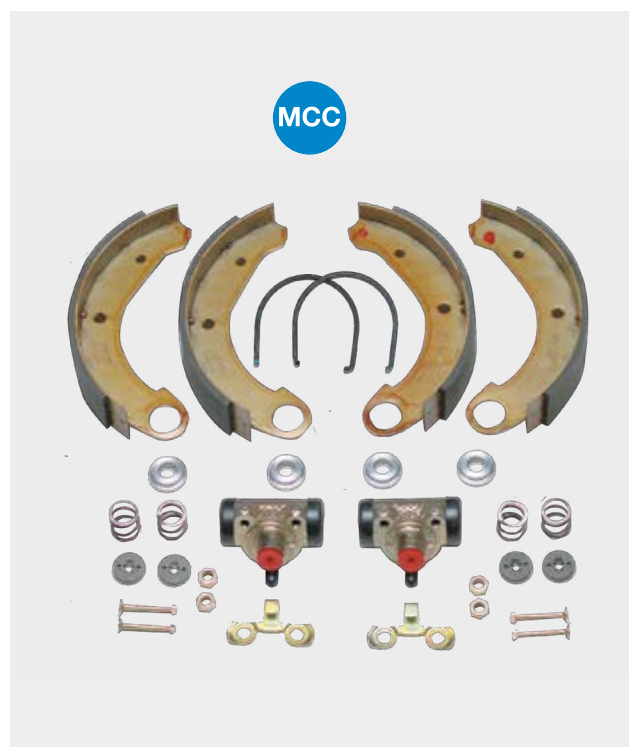

1 Ref. 1001129 2CV
Frein arrière 10 Lockheed (kit)
Public **90,38 €**
Club 20% **72,30 €**

3 Ref. 1001131 2CV | M | D
Frein arrière 08 Lockheed (kit)
Public **92,88 €**
Club 20% **74,30 €**

4 Ref. 1001133 2CV | M | D
Frein arrière 08 LHM (kit)
Public **92,88 €**
Club 20% **74,30 €**

2 Ref. 1001130 2CV | M | D
Frein arrière 09 Lockheed (kit)
Public **90,38 €**
Club 20% **72,30 €**

5 Ref. 1001134 2CV | M | D
Frein arrière 10 LHM (kit)
Public **90,38 €**
Club 20% **72,30 €**