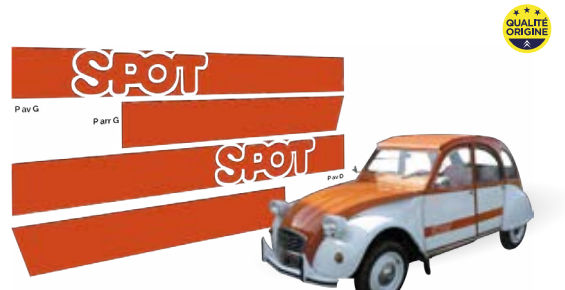

Ref. 2908045 2CV

Adhésifs 2CV Spot (bandeaux orange Ténére)

Public ..... **87,38€**

Club 20% ..... **69,90€**