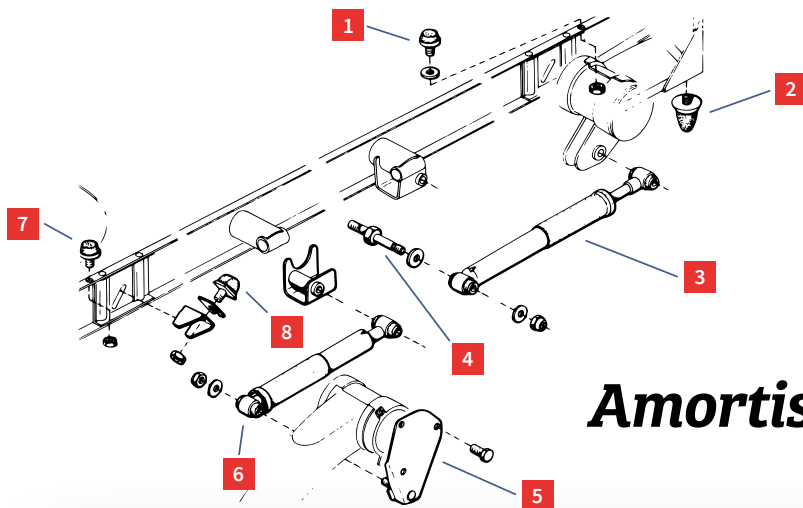

Public 1 311,25€  
Club 20% 1 049€

Ref. 1006241 2CV M D

Vis train arrière (les 4)

Public 31,88€  
Club 20% 25,50€

MCC

Ref. 1006410 2CV M D

Frein vis train

Public 6,24€  
Club 20% 4,99€