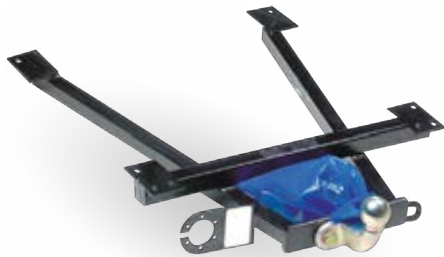

Public **42,63€**  
Club 20% **34,10€**

Ref. 2430200

2CV

Broche de serrure hayon 2CV

Public **21,50€**  
Club 20% **17,20€**

Ref. 1530110 M | D  
**Attelage Méhari 4x2 boule courte (sans faisceau)**  
 Public ..... **175,10€**  
 Club 0% ..... **175,10€**